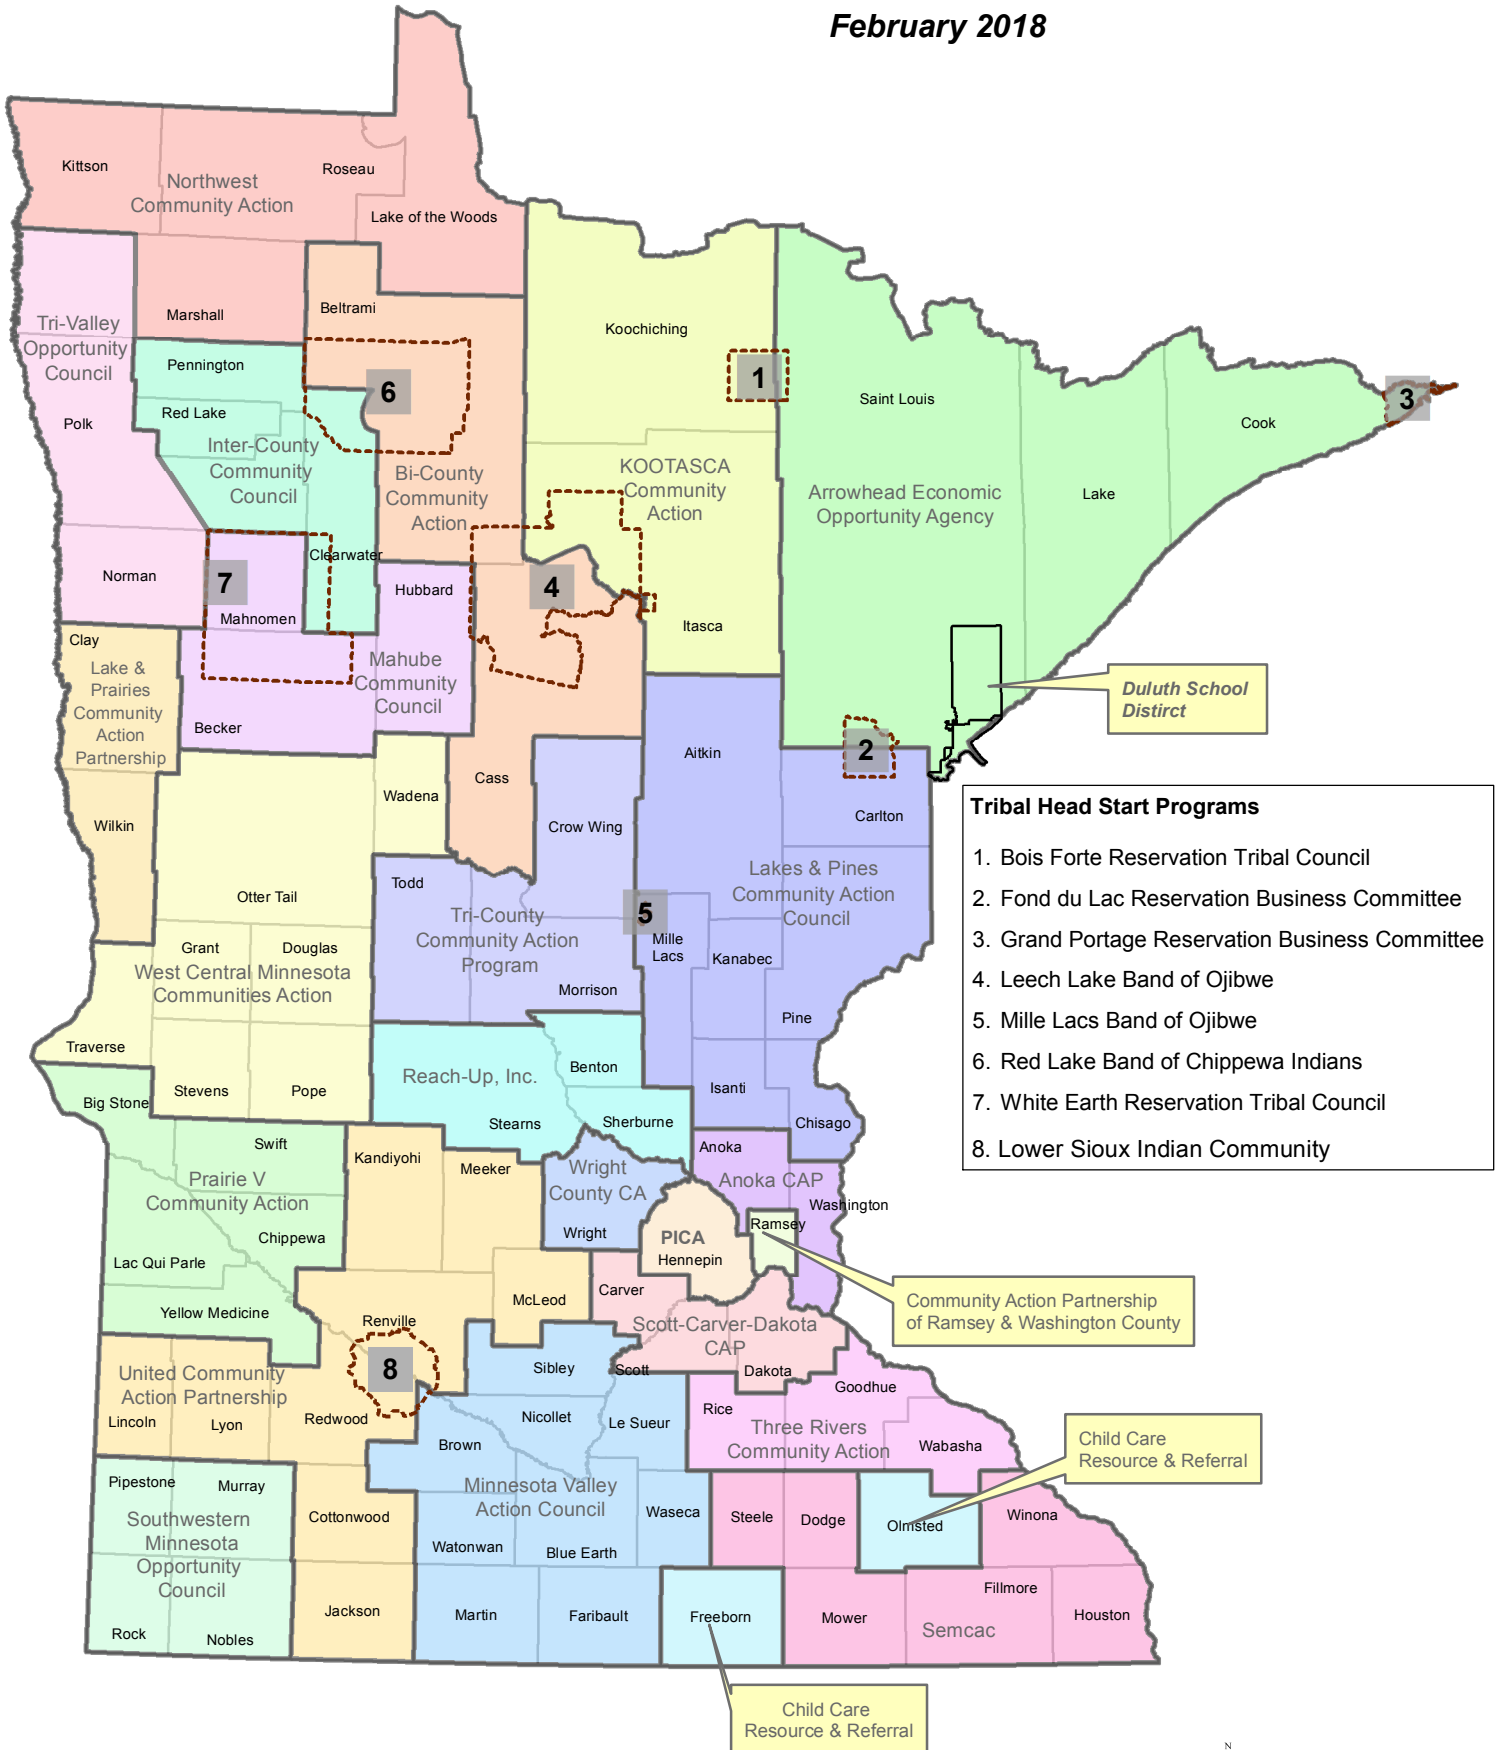

Head Start Programs and Service Areas

February 2018

1. **Tribal Head Start Programs**
1. Bois Forte Reservation Tribal Council
  2. Fond du Lac Reservation Business Committee
  3. Grand Portage Reservation Business Committee
  4. Leech Lake Band of Ojibwe
  5. Mille Lacs Band of Ojibwe
  6. Red Lake Band of Chippewa Indians
  7. White Earth Reservation Tribal Council
  8. Lower Sioux Indian Community